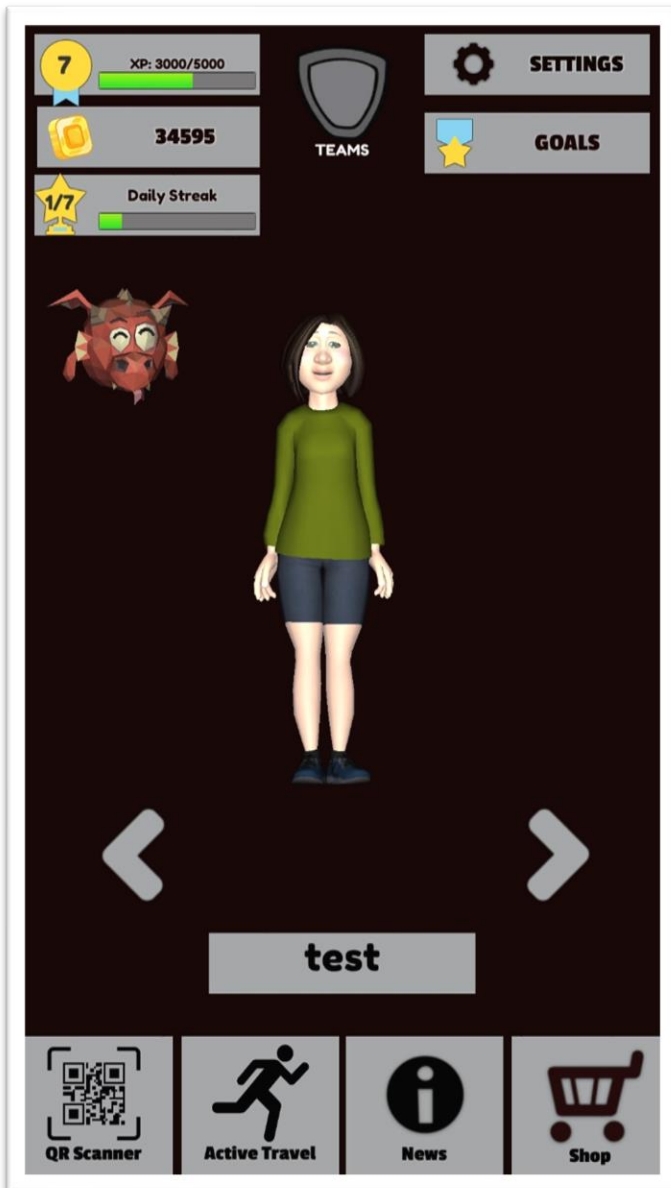

Download the **OnTheMove!** app from Huawei App Gallery.

Provide permissions to the app. If this permission doesn't appear grant permission to the app from Settings.

App Access Code:

Submit

WELCOME

LOGIN

Login

OR

Register

The App code is **12_mdx_PR_SS**
Login/Register using the email id and password.

Well done, first test of willingness passed ;-)
now to walk, earn points and enjoy the rewards...