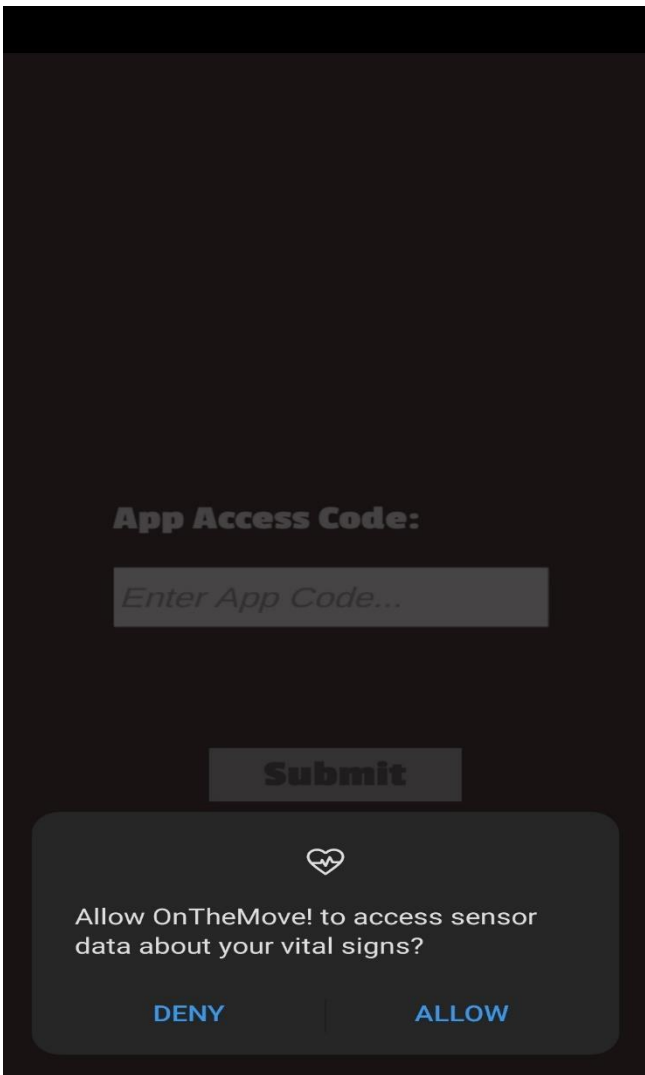

Download the **OnTheMove!** app from Huawei App Gallery.

Provide permissions to the app. If this permission doesn't appear grant permission to the app from Settings.

App Access Code:

Submit

WELCOME

LOGIN

Login

OR

Register

The App code is **12_mdx_PR_SS**
Login/Register using the email id and password.

Well done, first test of willingness passed ;-)
now to walk, earn points and enjoy the rewards...